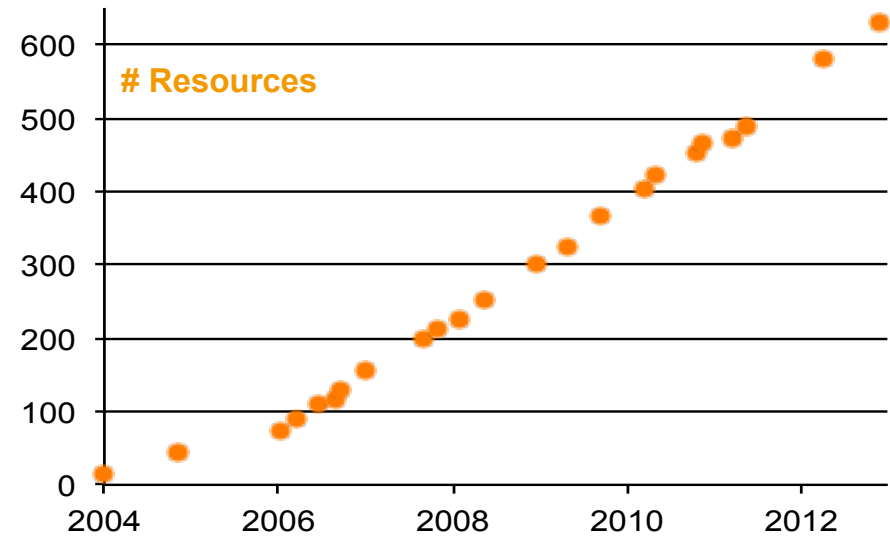

... to the current SWITCHHaai federation in 2013