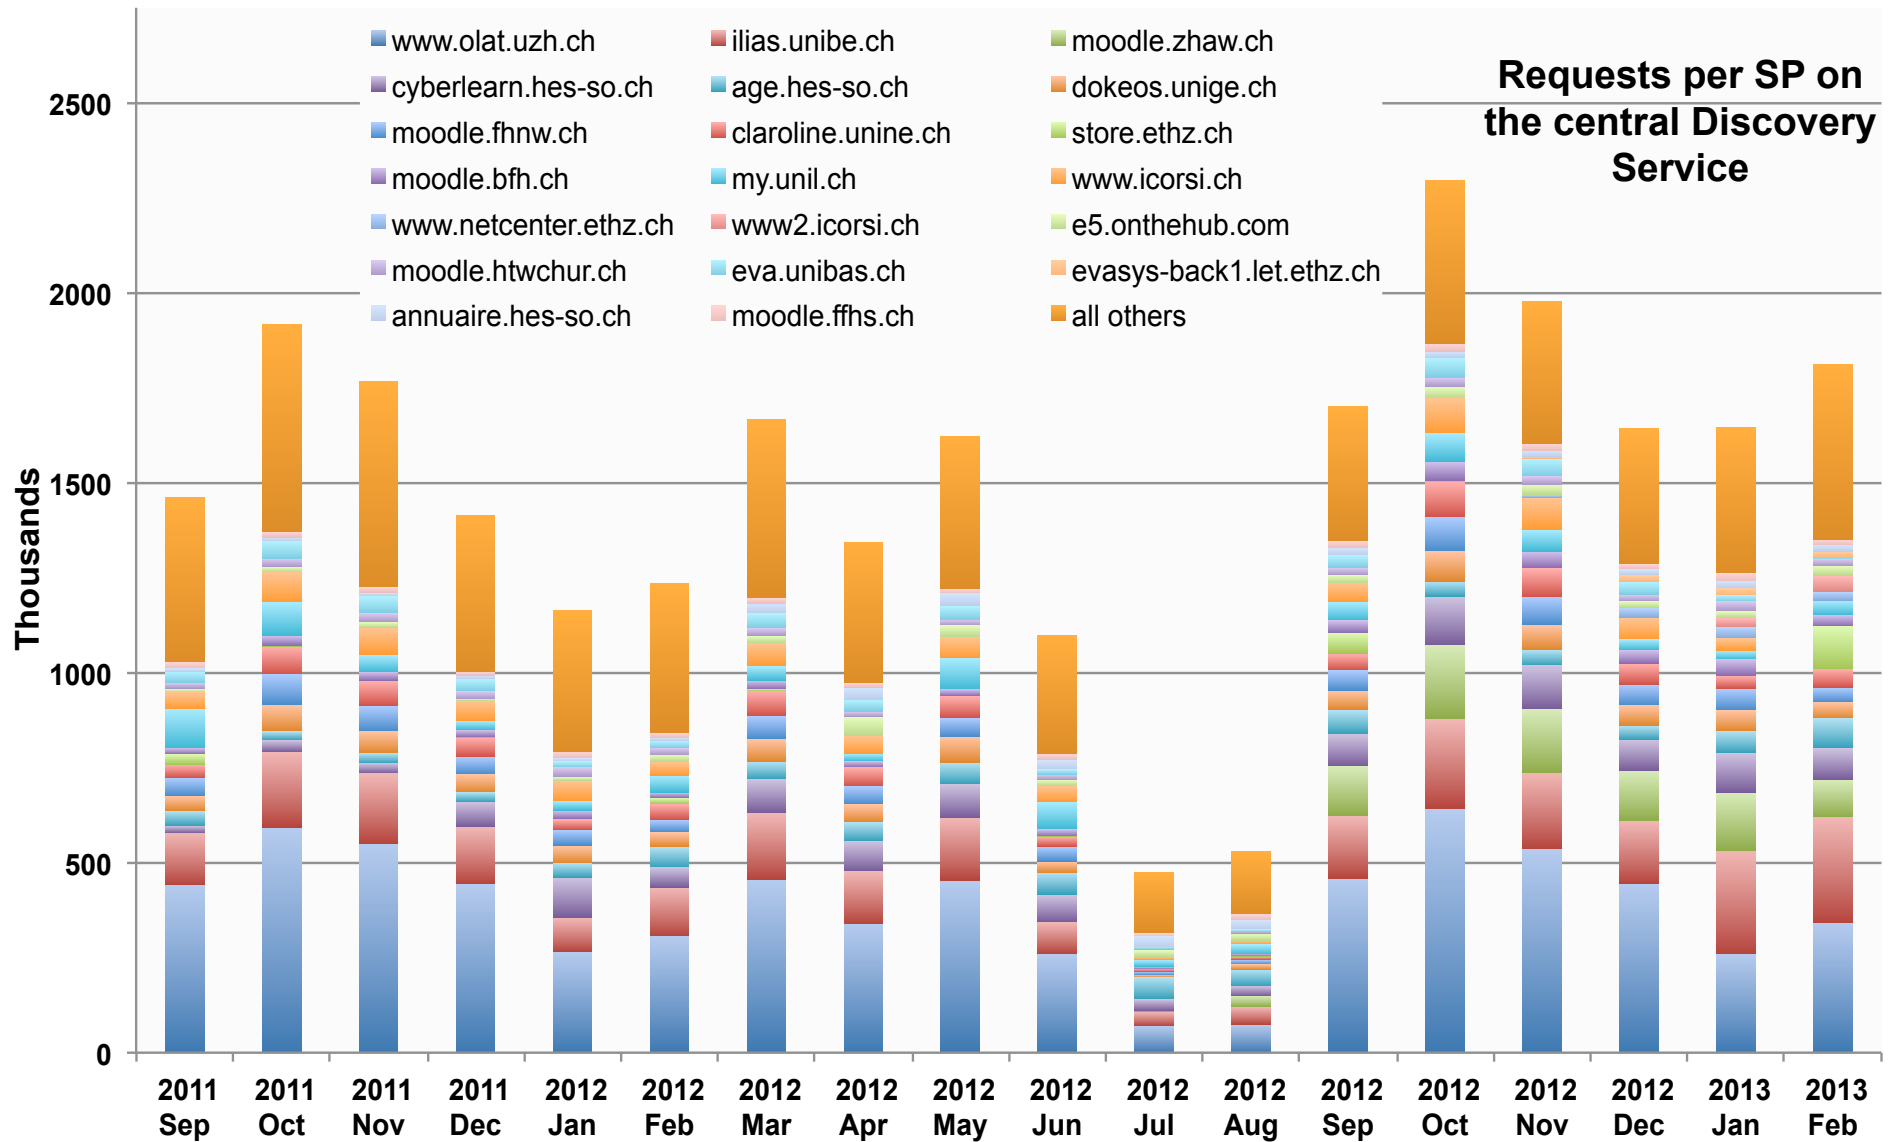

Roadmap

... to the current SWITCHHaai federation in 2013

SWITCHaai Federation Quick Facts

- as of 2013: about 50 participating home organizations with approx. 350'000 users
- coverage in the SWITCH community (higher education) is close to 100%:
 - all cantonal universities
 - all federal institutes/facilities of the “ETH-Bereich”: ETHZ, EPFL, PSI, WSL, Empa, Eawag
 - most universities of applied sciences (“FH”/“HES”)
 - most teacher training colleges (“PH”/“HEP”)
- about 600 resources (“service providers”) currently registered in the federation
 - e-learning systems still the most popular application
 - number of federation partners steadily increasing (digital content providers as well as online shops, alumni organizations etc.)

AAI User Authentication Requests

Sept 11 – Feb 13

Federation Infrastructure operated by SWITCH

- AAI Resource Registry
rr.aai.switch.ch
- Metadata distribution
metadata.aai.switch.ch
- Discovery Service / “Where Are You From”
wayf.switch.ch
- Virtual Home Organization / VHO
aai-logon.vho-switchaai.ch
- AAI Test Federation
- AAI Demo Site
<https://www.switch.ch/aai/demo/>
- AAI Attribute Viewer
<https://attribute-viewer.aai.switch.ch>