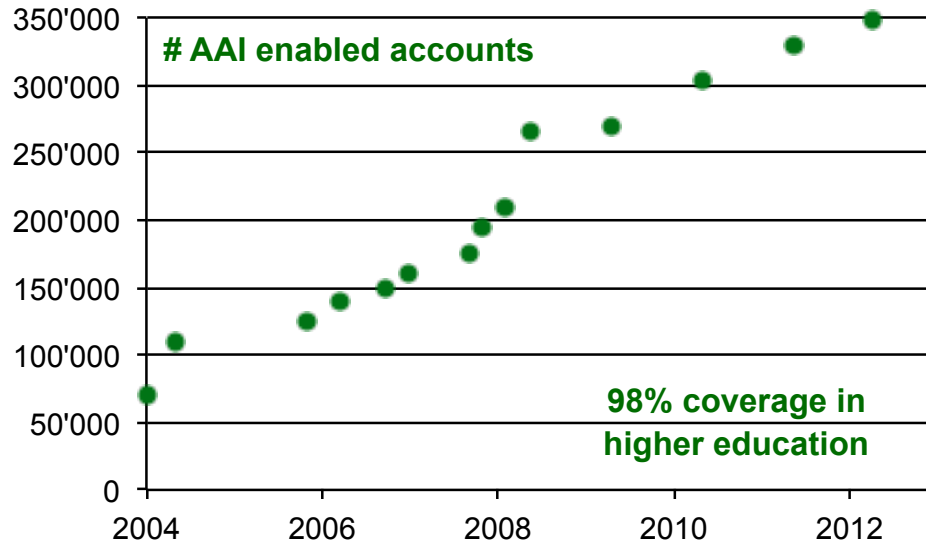

... to the current SWITCHHaai federation in 2013