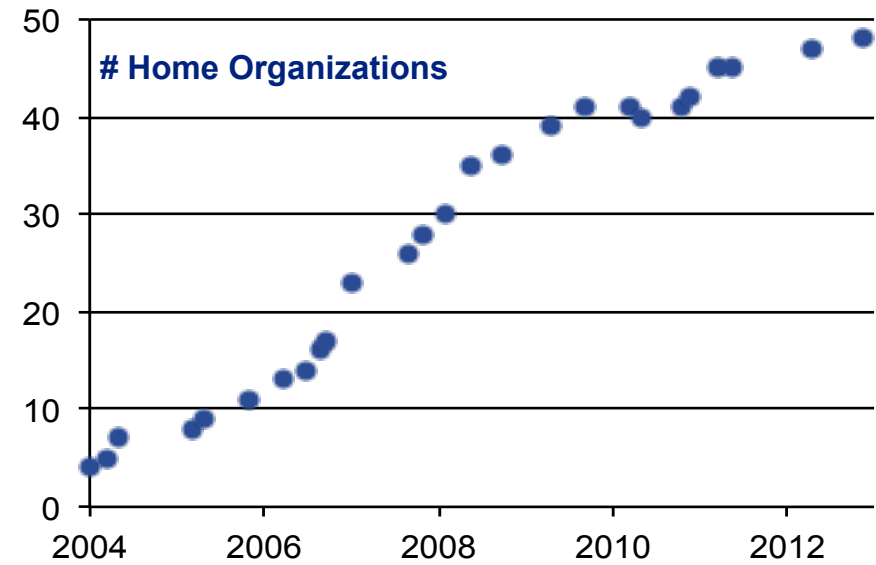

... to the current SWITCHHaai federation in 2013