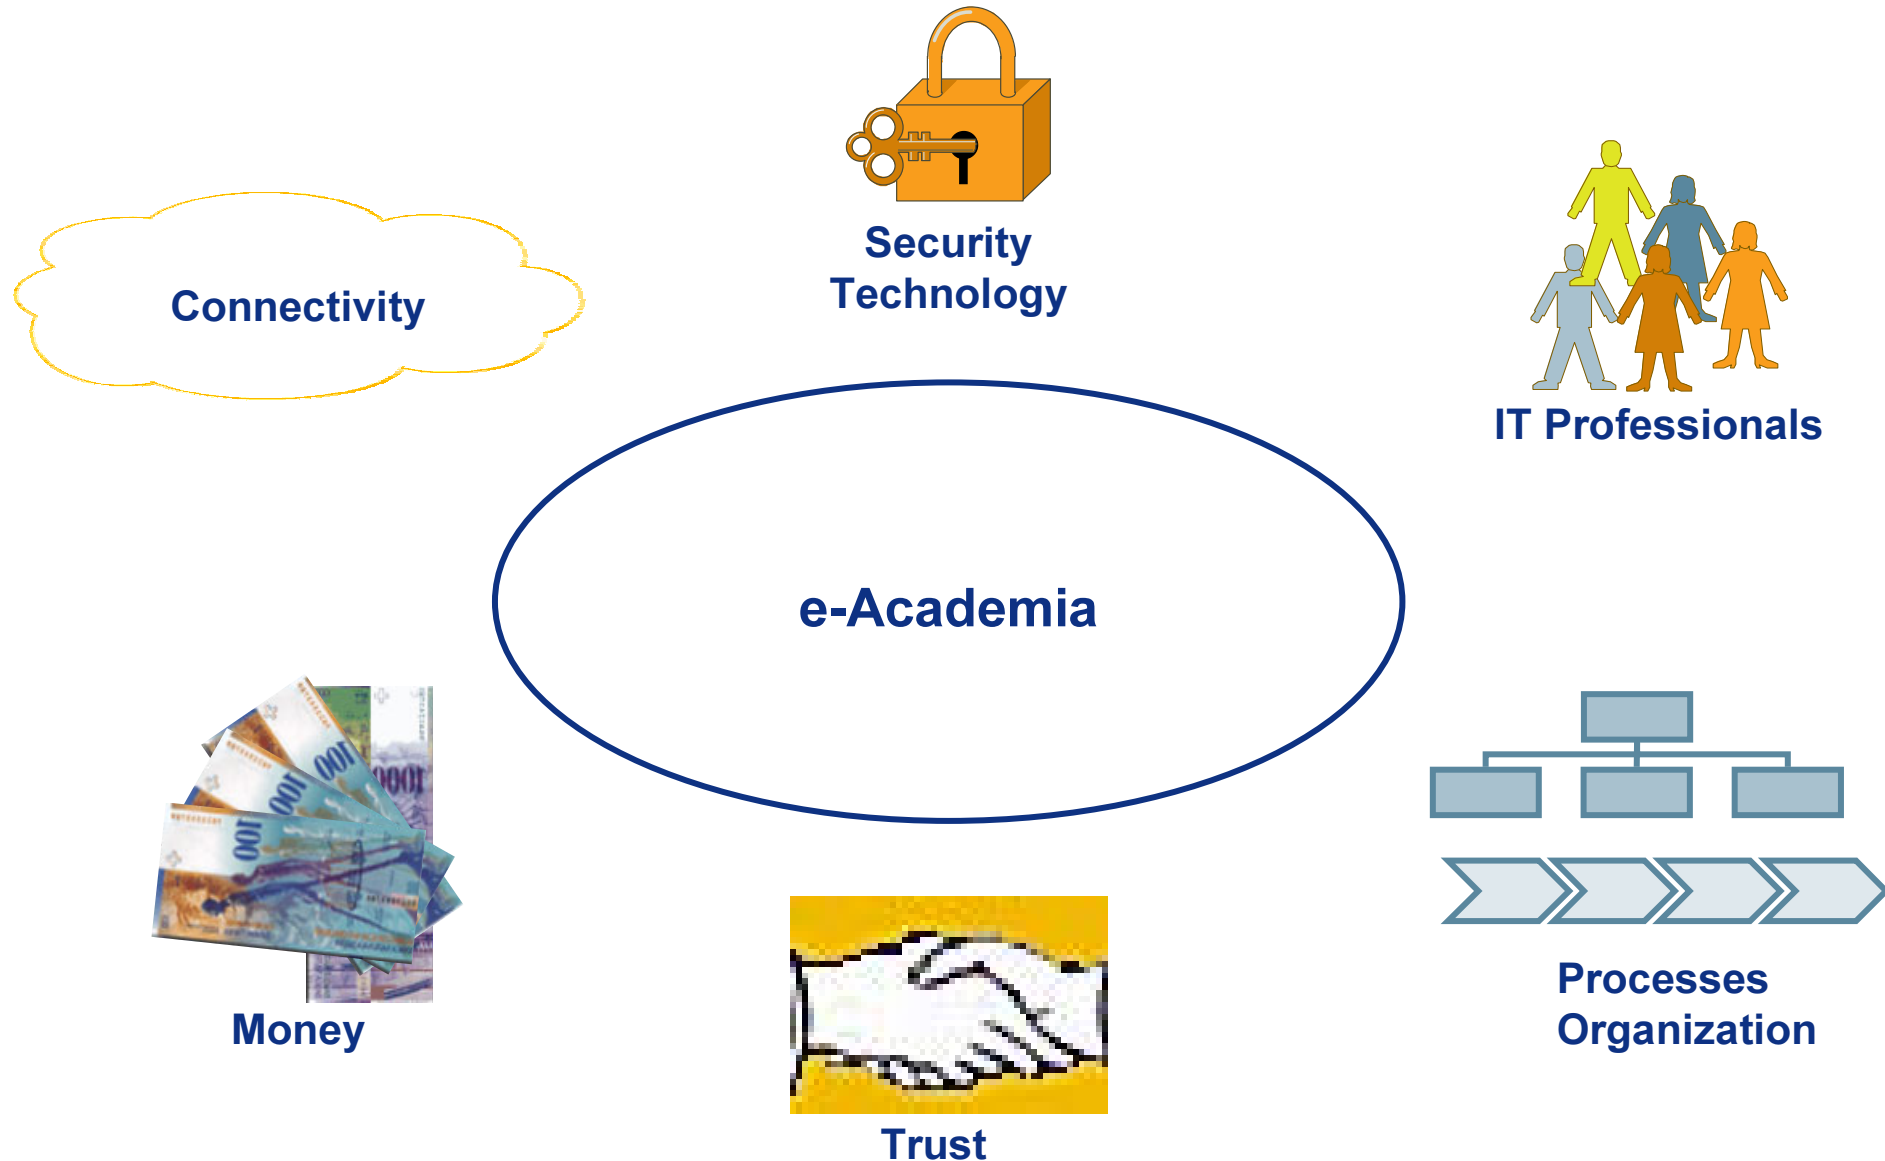


SWITCH

The Swiss Education & Research Network

Welcome to the 2nd AAI Info Day

Andreas Dudler, SWITCH & ETH Zurich

December 3, 2003

Vision of e-Academia

“We want a virtual community across our institutions in which all persons associated with the Swiss Higher Education System are able to gain access to its electronic resources, independent of the accrediting organization and independent of the place where they happen to be working.”

Building Blocks

Role of SWITCH

SWITCH

The Swiss Education & Research Network

Connectivity

Provides IP-Connectivity

Wire & Wire-less

Investigations in new security technologies like Shibboleth

Consulting & Project Mgmt

Technology Experts

Funding of pilot projects

Applying for subsidies

Built on the mutual trust between Swiss academic institutions

Provides value added network services which suites the needs of the academic community