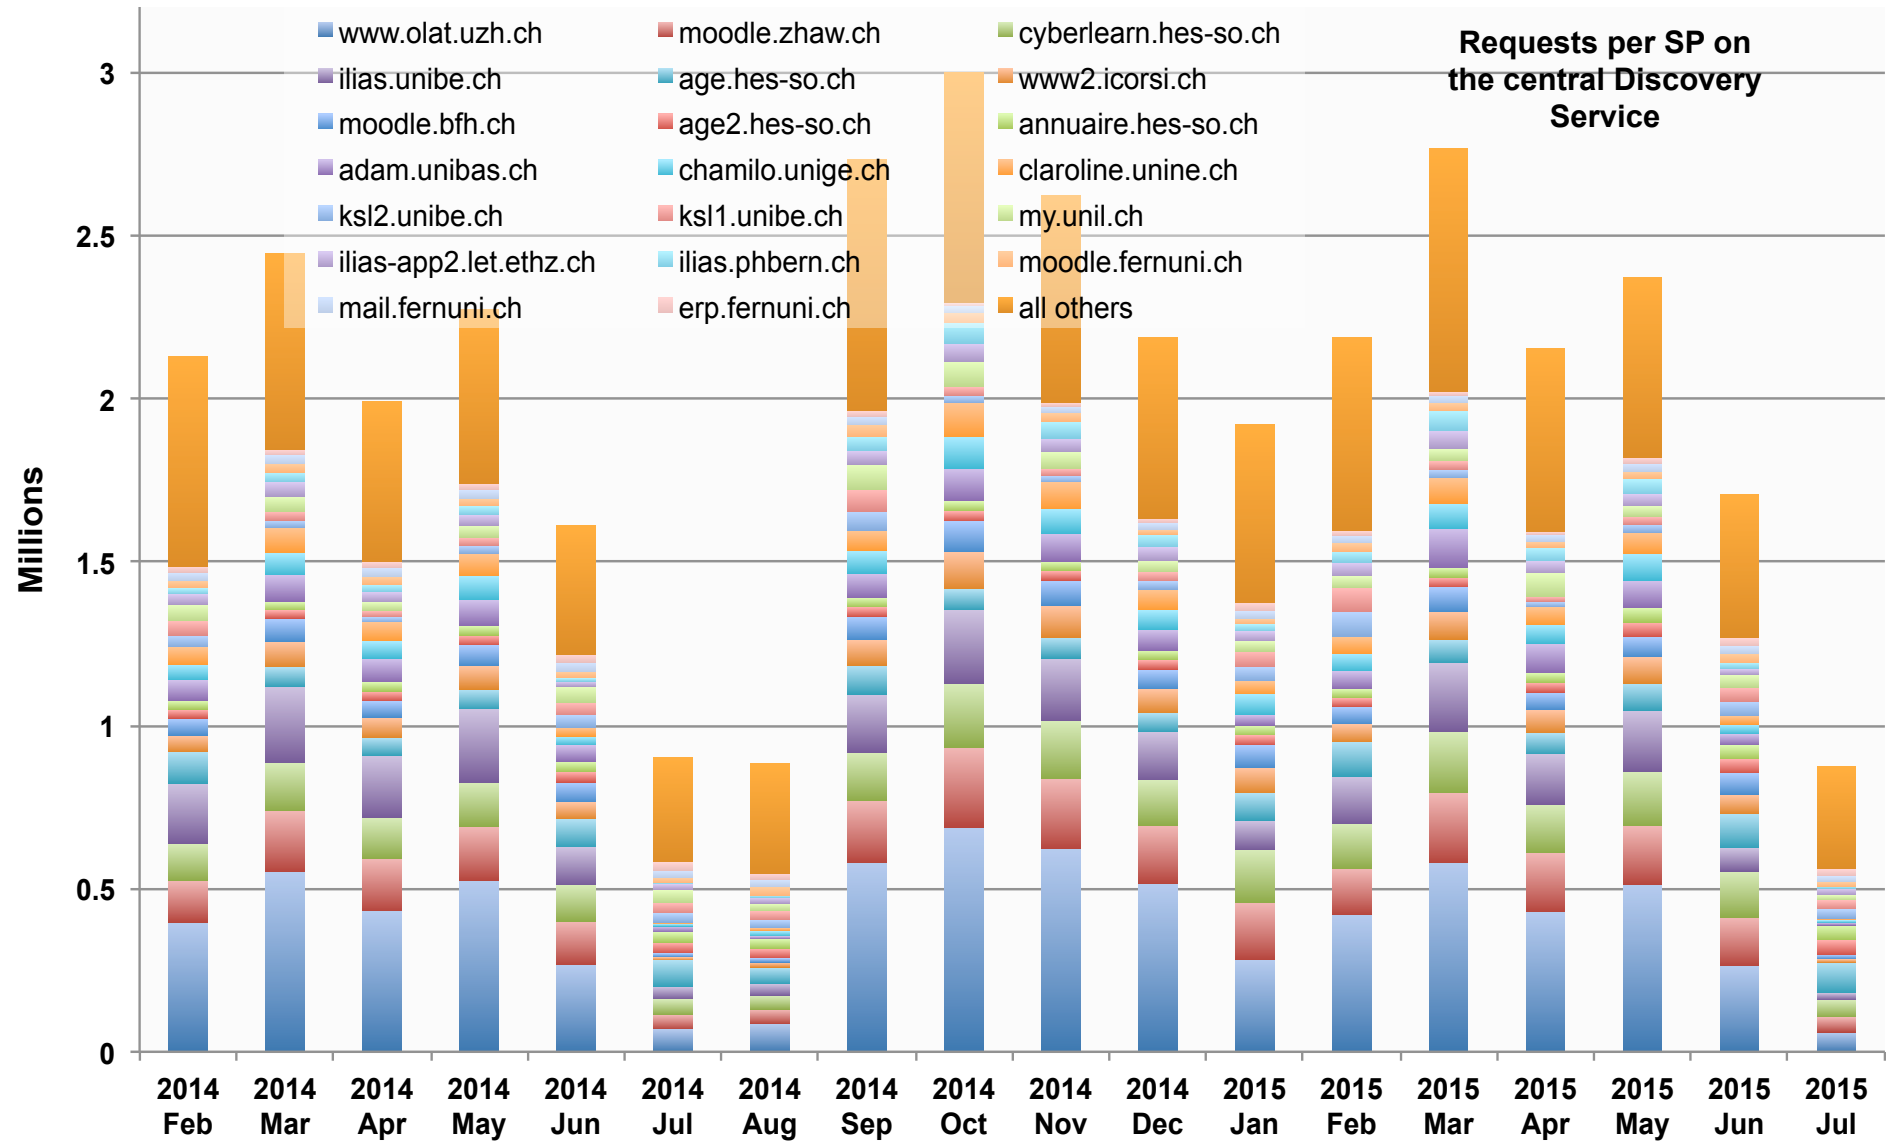

SWITCHhai Status Update

SWITCH

Thomas Lenggenhager
thomas.lenggenhager@switch.ch

Berne, 13 August 2015

SWITCHaai Federation Summer 2015

SWITCHhai Federation Summer 2015

AAI User Authentication Requests Feb 14 – Jul 15

AAI User Authentication Requests Feb 14 – Jul 15

SWITCHaai – What's new?

- SAML2 is now 10 years old!
 - SAML1 only SPs should disappear!
 - Some publishers are the most difficult ones
- Swiss edu-ID IdP version 1.0 in SWITCHaai
- Shibboleth IdPv3
 - Completely new configuration guide
<https://www.switch.ch/aai/guides/idp/>
 - IdPv3.2 (ca. Sept 2015)
main new feature expected: Single Logout Support
- SWITCH continues to support the Shibboleth Consortium as Principal Member
<http://shibboleth.net/consortium/>