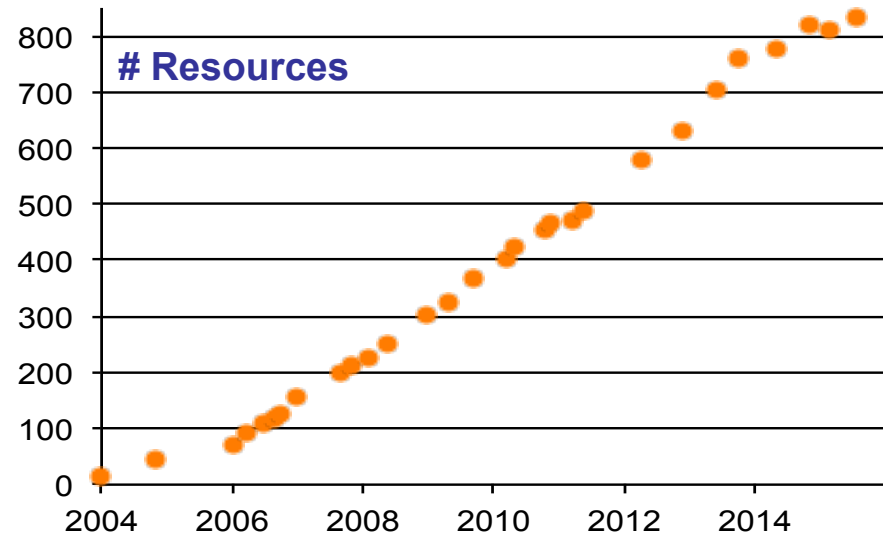

SWITCHhai Status Update

SWITCH

Thomas Lenggenhager
thomas.lenggenhager@switch.ch

Berne, 13 August 2015

SWITCHaai Federation Summer 2015

SWITCHhai Federation Summer 2015

AAI User Authentication Requests Feb 14 – Jul 15