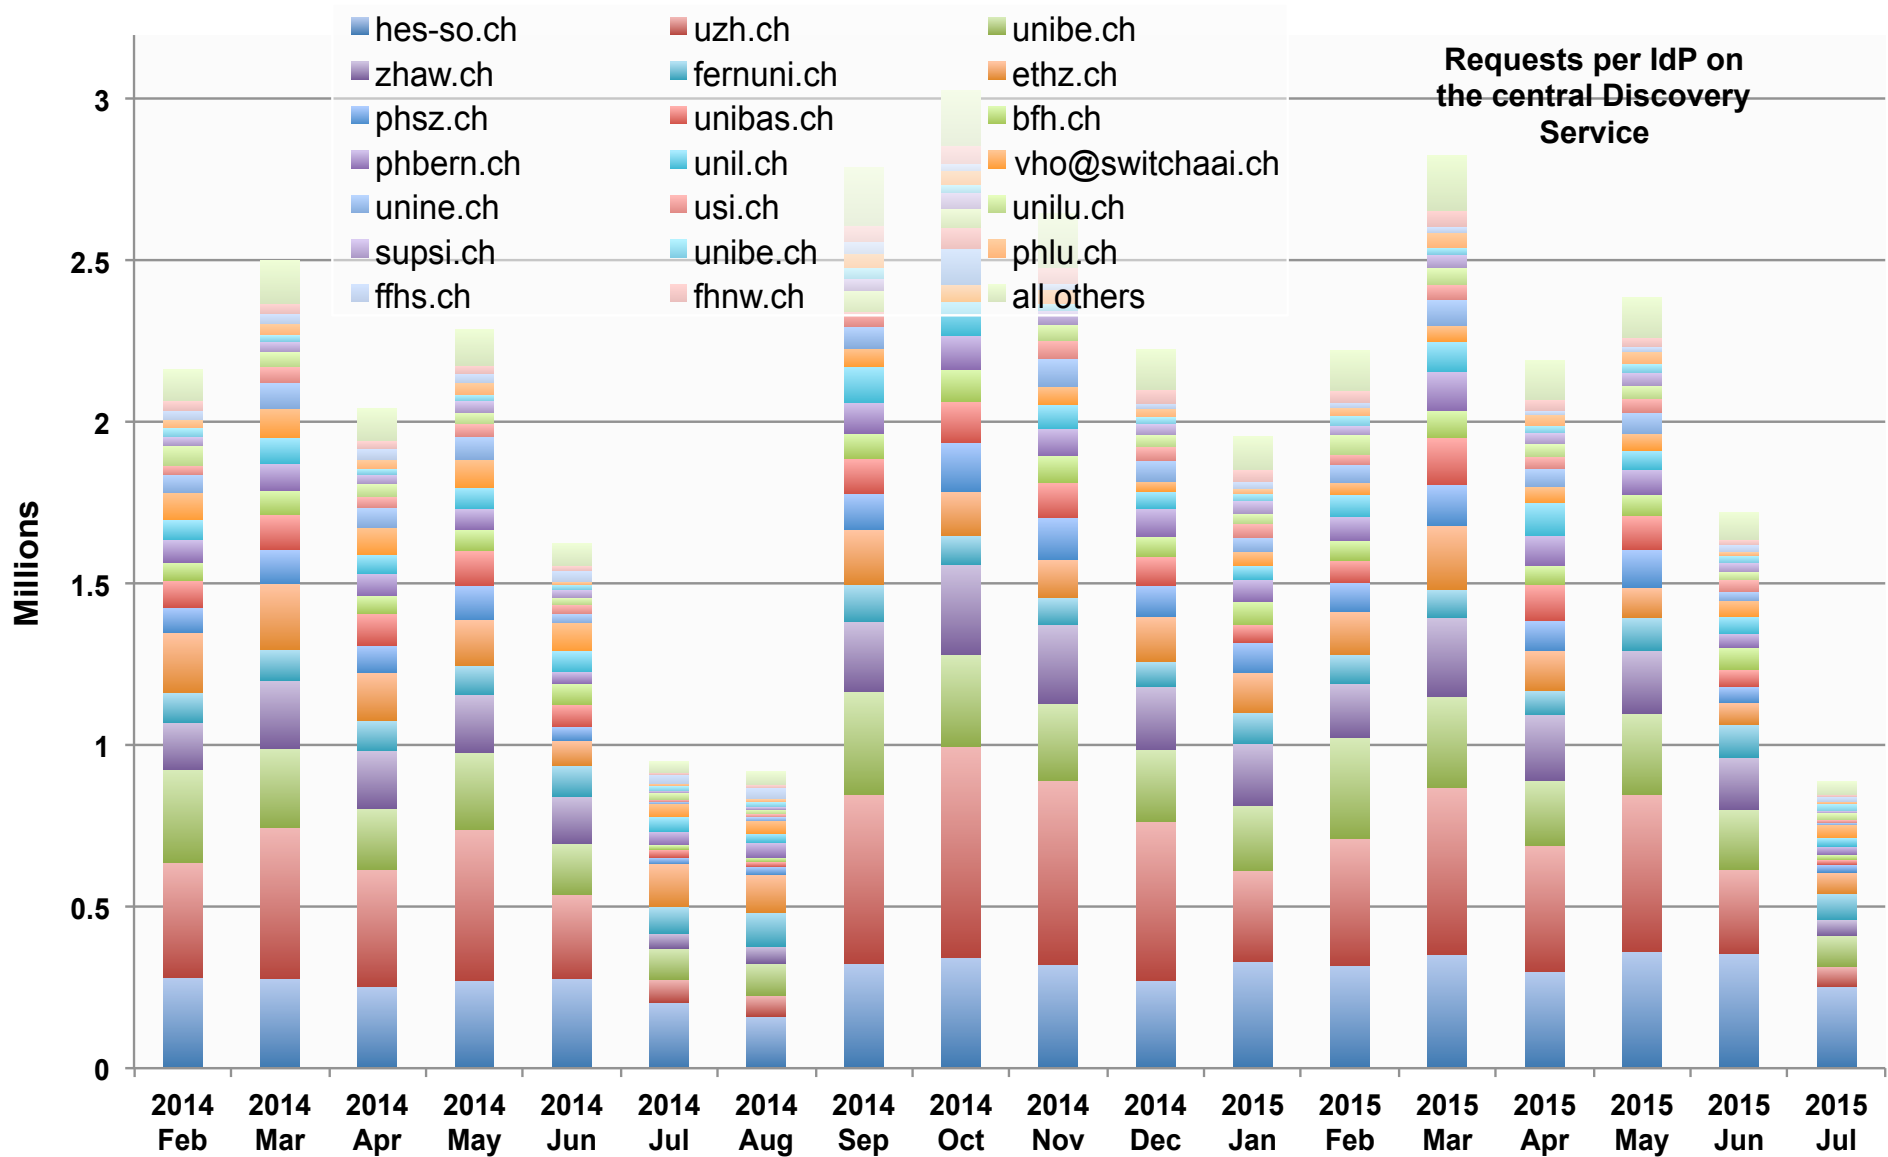

SWITCHhai Status Update

SWITCH

Thomas Lenggenhager
thomas.lenggenhager@switch.ch

Berne, 13 August 2015

SWITCHaai Federation Summer 2015

SWITCHhai Federation Summer 2015

AAI User Authentication Requests Feb 14 – Jul 15

AAI User Authentication Requests Feb 14 – Jul 15

SWITCHaai – What's new?

- SAML2 is now 10 years old!
 - SAML1 only SPs should disappear!
 - Some publishers are the most difficult ones
- Swiss edu-ID IdP version 1.0 in SWITCHaai
- Shibboleth IdPv3
 - Completely new configuration guide
<https://www.switch.ch/aai/guides/idp/>
 - IdPv3.2 (ca. Sept 2015)
main new feature expected: Single Logout Support
- SWITCH continues to support the Shibboleth Consortium as Principal Member
<http://shibboleth.net/consortium/>