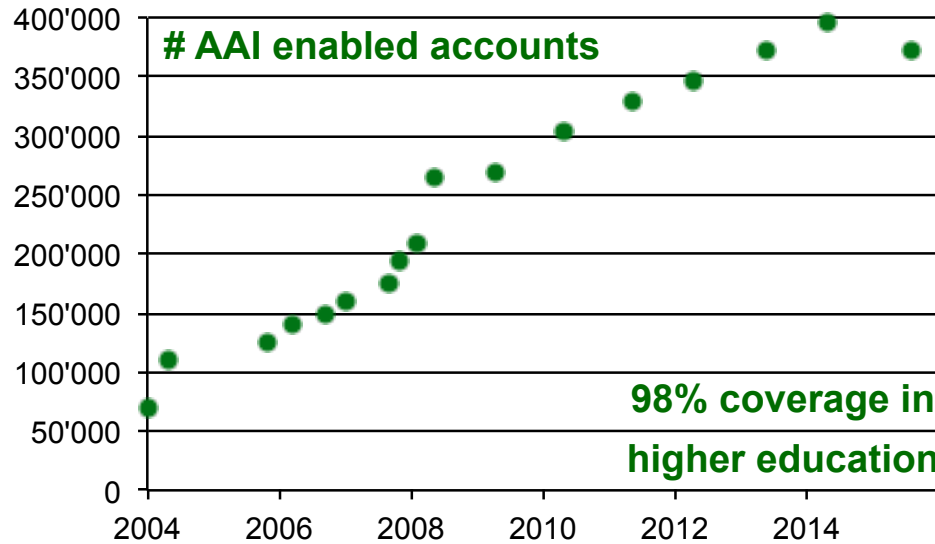

SWITCHhai Status Update

SWITCH

Thomas Lenggenhager
thomas.lenggenhager@switch.ch

Berne, 13 August 2015

SWITCHaai Federation Summer 2015

SWITCHhai Federation Summer 2015

AAI User Authentication Requests Feb 14 – Jul 15

AAI User Authentication Requests Feb 14 – Jul 15

SWITCHaai – What's new?

- SAML2 is now 10 years old!
 - SAML1 only SPs should disappear!
 - Some publishers are the most difficult ones
- Swiss edu-ID IdP version 1.0 in SWITCHaai
- Shibboleth IdPv3
 - Completely new configuration guide
<https://www.switch.ch/aai/guides/idp/>
 - IdPv3.2 (ca. Sept 2015)
main new feature expected: Single Logout Support
- SWITCH continues to support the Shibboleth Consortium as Principal Member
<http://shibboleth.net/consortium/>