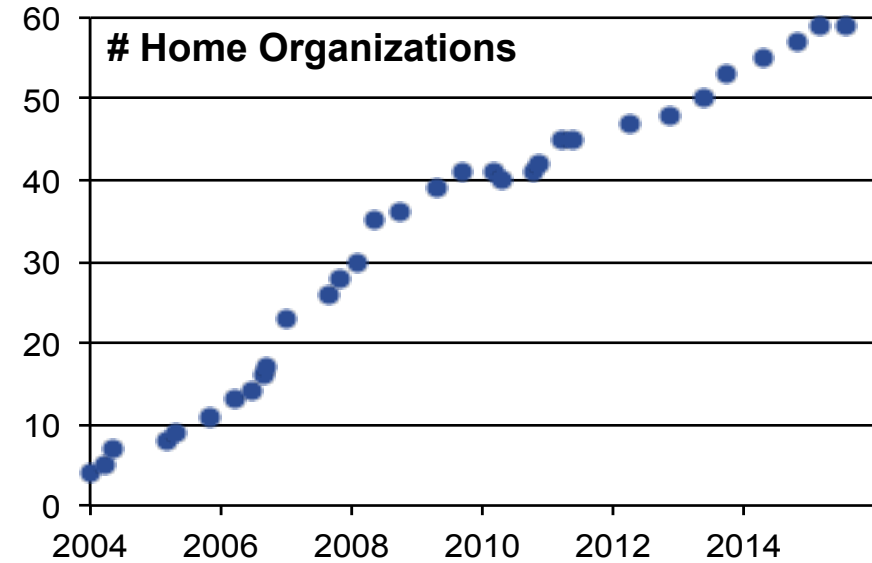

SWITCHhai Status Update

SWITCH

Thomas Lenggenhager
thomas.lenggenhager@switch.ch

Berne, 13 August 2015

SWITCHaai Federation Summer 2015

SWITCHhai Federation Summer 2015

AAI User Authentication Requests Feb 14 – Jul 15