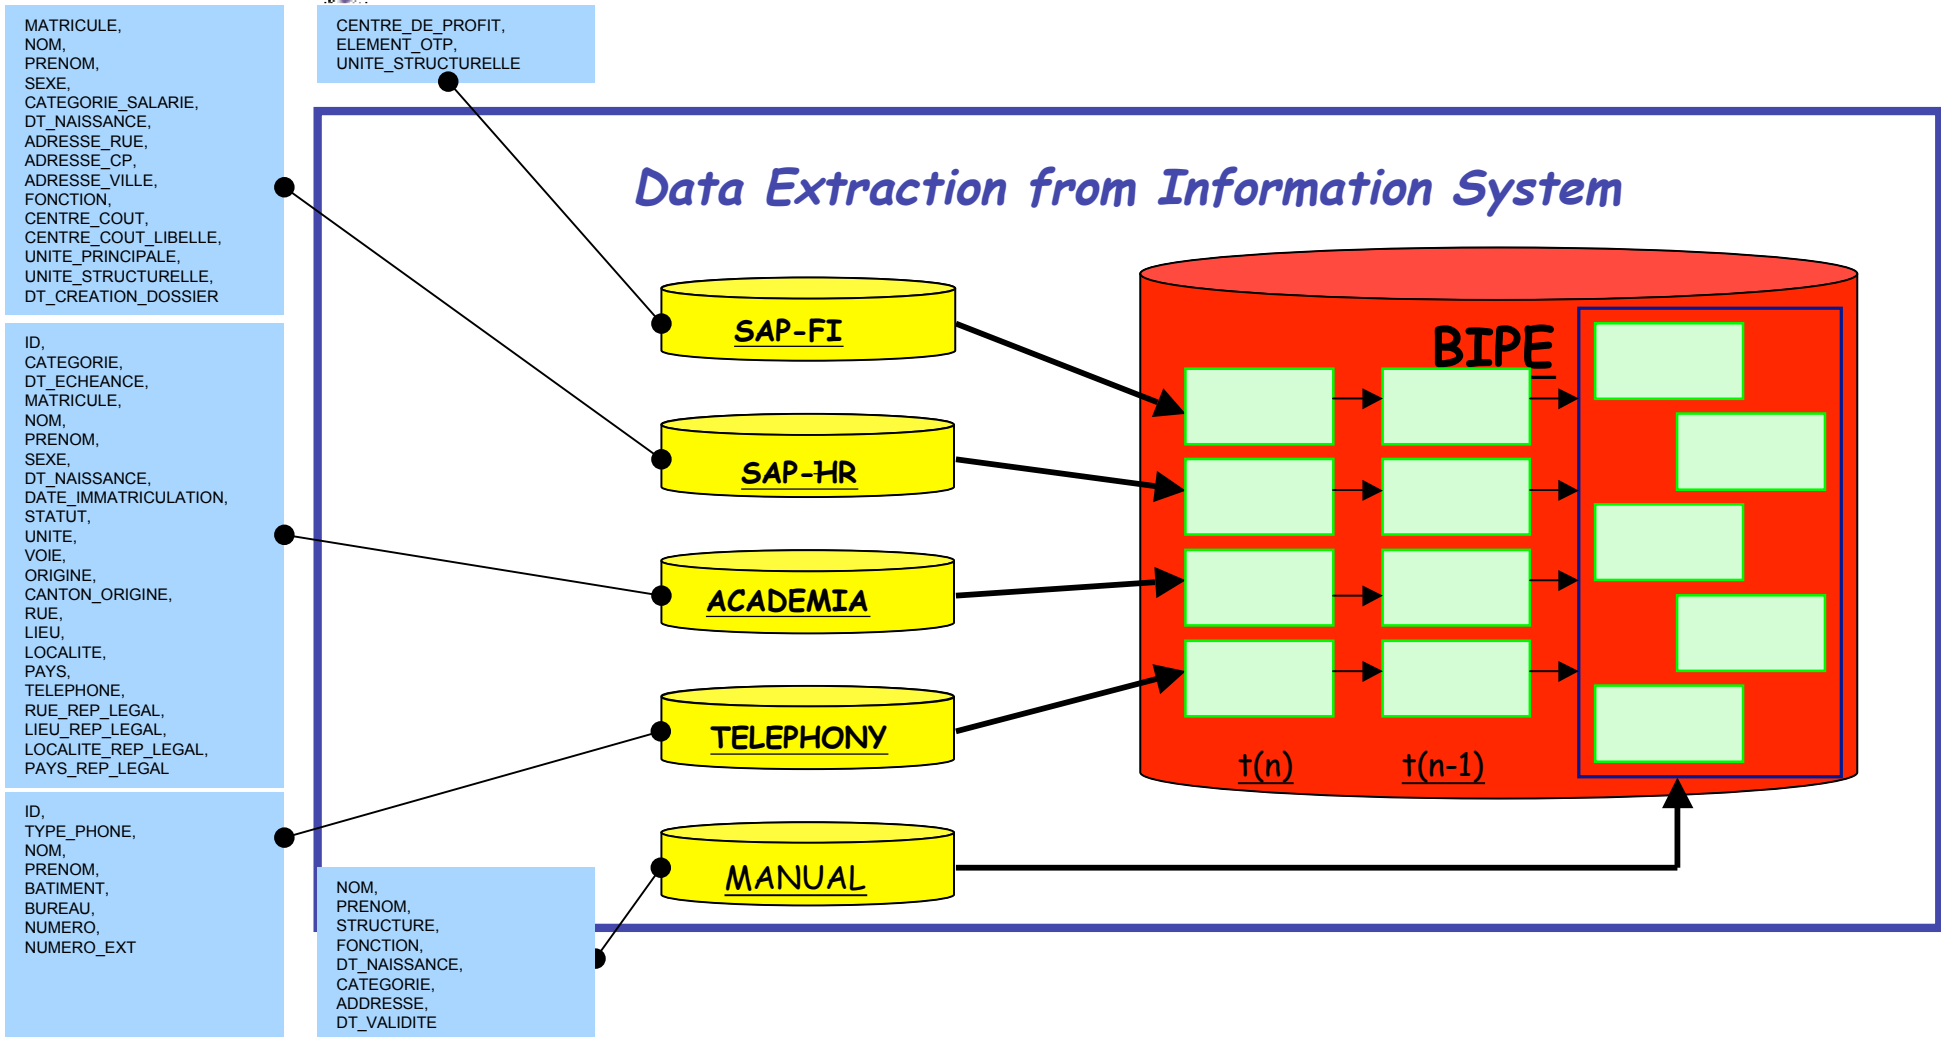

Automated Network Resources Administration with Active Directory

Service Informatique et
Télématique (SITEL)
University of Neuchâtel

Automated Network Resources Administration with Active Directory

Automated Network Resources Administration with Active Directory

Automated Network Resources Administration with Active Directory

Automated Network Resources Administration with Active Directory

Automated Network Resources Administration with Active Directory