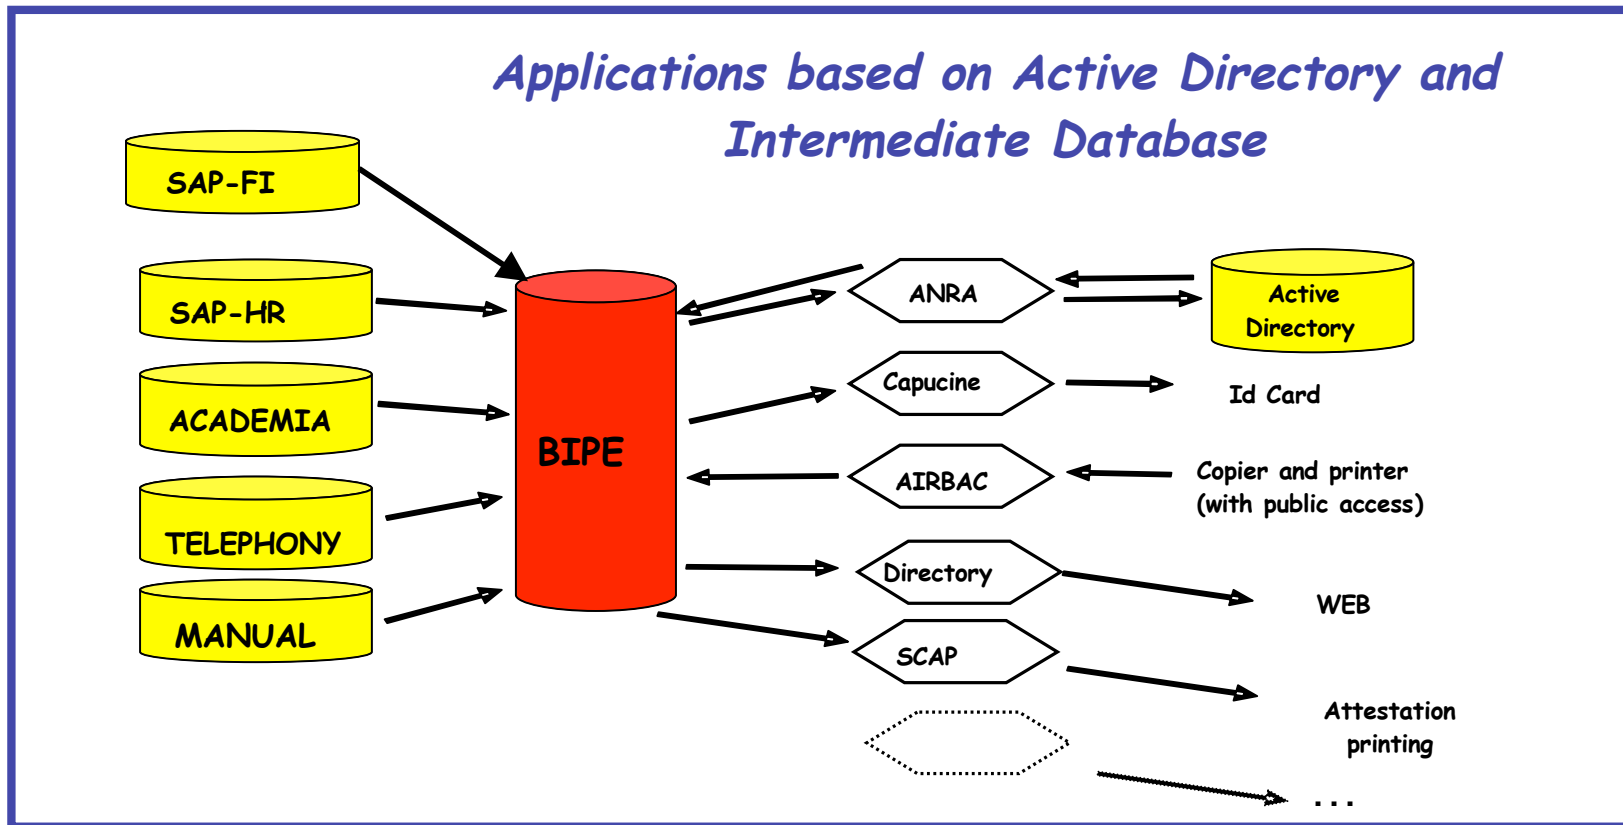

Automated Network Resources Administration with Active Directory

Service Informatique et
Télématique (SITEL)
University of Neuchâtel

Automated Network Resources Administration with Active Directory

Automated Network Resources Administration with Active Directory

Automated Network Resources Administration with Active Directory

Automated Network Resources Administration with Active Directory

Automated Network Resources Administration with Active Directory