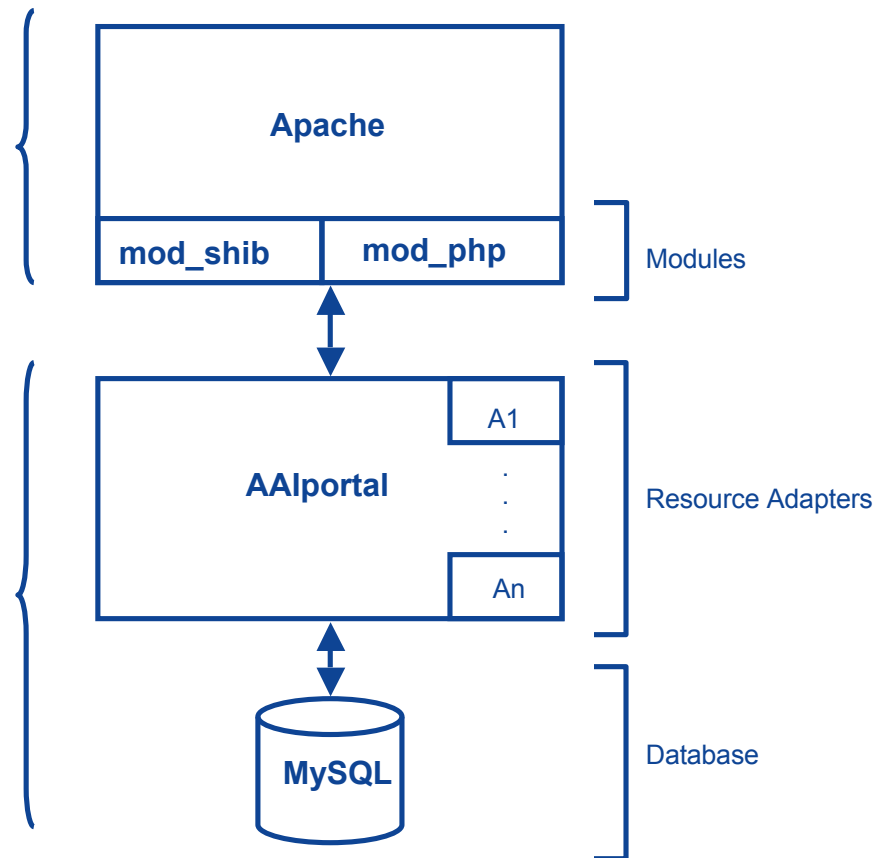

SWITCH

The Swiss Education & Research Network

Setting up an AAIportal

Valéry Tschopp, <tschopp@switch.ch>

Required Software Components

- Apache
- Shibboleth Target (mod_shib)
- PHP (mod_php)
- SSL (mod_ssl)

- AAIportal (PHP)
- MySQL

❑ Shibbolethized Apache

AAI Resource: Apache + Shibboleth Target

<http://www.switch.ch/aai/deployment.html>

<http://shibboleth.internet2.edu>

❑ AAIportal (next release 0.9.6)

Download and installation guide: