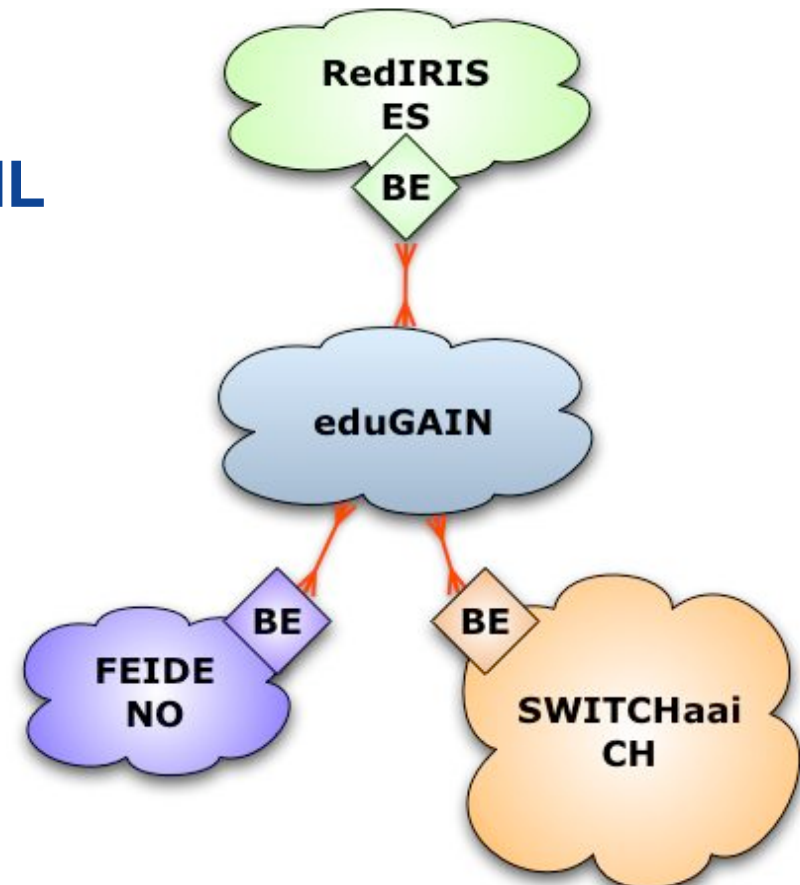

SWITCH

The Swiss Education & Research Network

Outlook & Support

Thomas Lenggenhager
lenggenhager@switch.ch

- **Next release is due summer 2007 (using SAML 2.0)**
- **Backwards compatible to Shibboleth 1.3**
- **Many improvements in general**
 - **More modular design**
 - **More flexibility for attribute resolver**
 - **Addition of a Service Provider in Java (as Java filter)**
 - **Single Logout becomes possible, but needs some effort**
- **SWITCH will beta test Shibboleth 2.0**
Update of deployment guides and sample configurations will be announced.
- **Detailed info from the Shibboleth Developers**
 - **<https://spaces.internet2.edu/>**

Shibboleth Use Internationally

- Growing coverage of Shibboleth based federations

- In production

- Finland - **HAKA**
- France - **CRU**
- Switzerland - **SWITCHaai**
- UK - **UK Access Management Federation**
- US - **InCommon** (and further federations on state level)

- In pilot or preparation phase

- Australia - **MAMS test bed**
- Belgium - **Associatie K.U.Leuven**
- Czech Republic
- Denmark - **DK-AAI**
- Germany - **DFN-AAI**
- Slovenia
- Sweden - **SWAMID**

- eduGAIN is the AAI **research project** of GÉANT2
- Goal: **Pilot confederation** of national AAI federations
 - Allow **cross-border** access to services
- Lingua franca for eduGAIN is SAML
- «eduGAIN Bridging Elements» link the federations
 - Which services are available?
 - Whom to trust?
 - What needs to be translated?
 - What shall be allowed for whom?